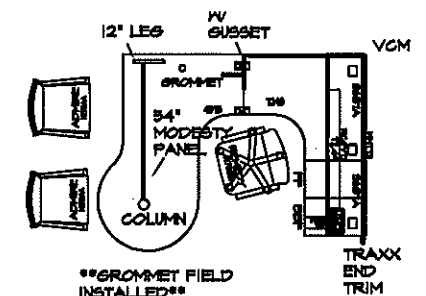

REVISION	DATE	BY

PRIVATE OFFICES SCALE: 1/2"=1'-0"

STATION TYPICALS

6x9 STATION L

6x9 STATION R

6x9 STATION L OV

6x9 STATION R OV

LEGEND	
	WHITE WORKSURFACE EDGE BRACKET
	WHITE WORKSURFACE MID-SUPPORT BRACKET WITH PLAY BRACKET
	WHITE CORD MANAGER
	TRACK WORKSURFACE BRACKET