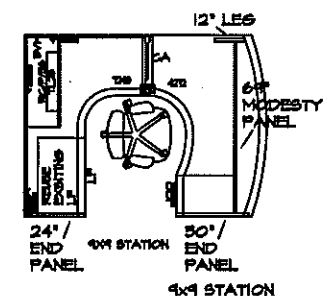

REVISION	DATE	BY

PRIVATE OFFICES SCALE: 1/2"=1'-0"

STATION TYPICALS

6x9 STATION L

6x9 STATION R

6x9 STATION L OV

6x9 STATION R OV

LEGEND	
	WHITE WORKSURFACE EDGE BRACKET
	WHITE WORKSURFACE MID-SUPPORT BRACKET WITH PLAY BRACKET
	WHITE CORD MANAGER
	TRACK WORKSURFACE BRACKET